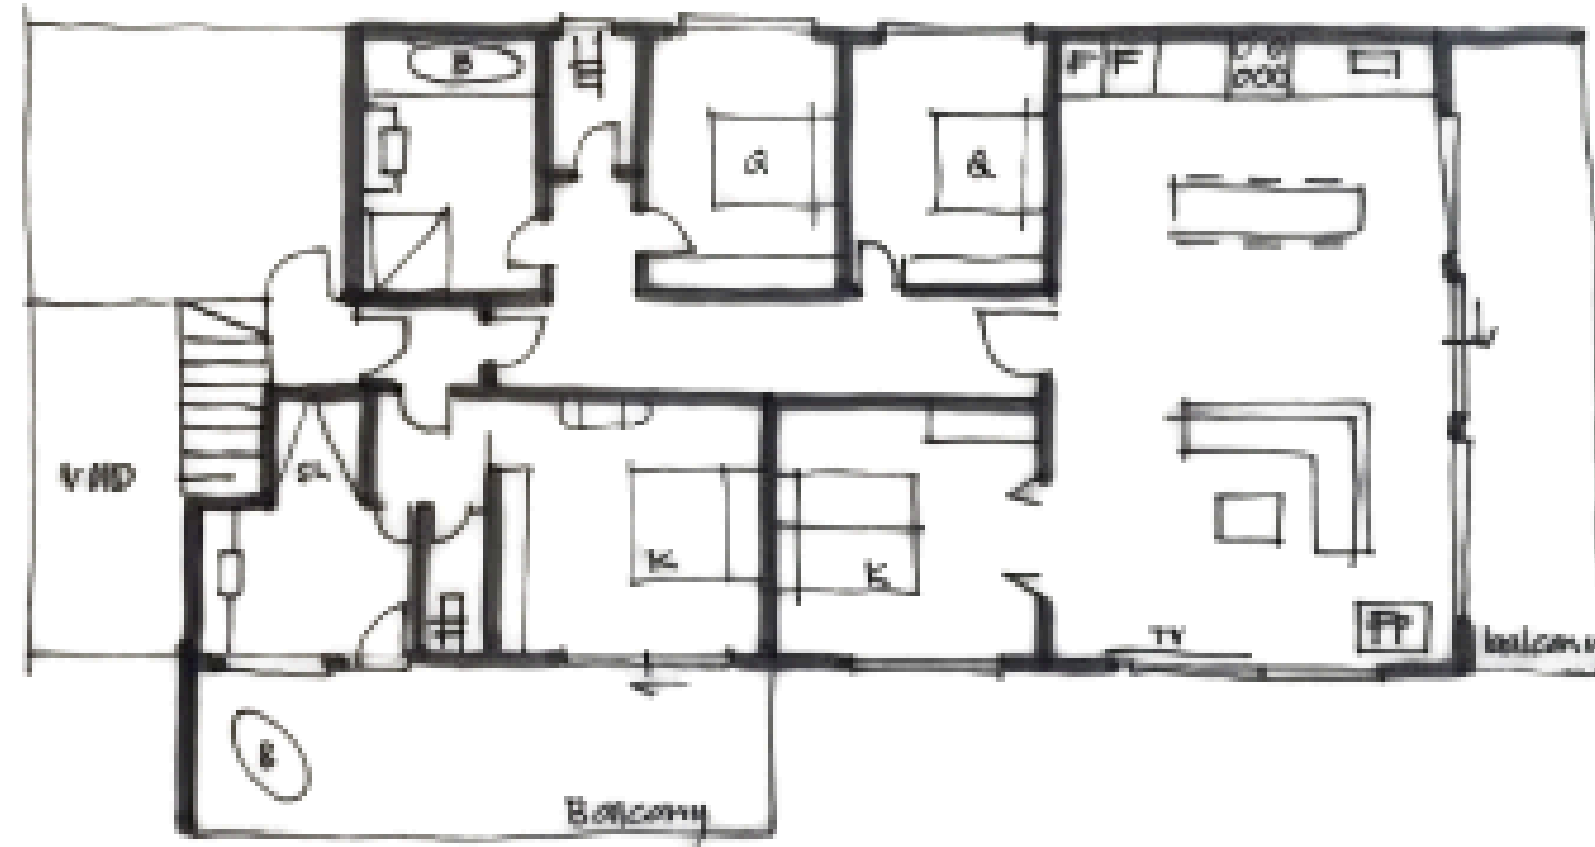

- Bedroom One
Luxurious King size bed – optional two single beds upon request
- Bedroom Two
Luxurious Queen size bed
- Bedroom Two
Luxurious Queen size bed

The Mt Buffalo View Apartment lets you experience the most unique experience of staying within a private winery estate. You are instantly reminded of your incredible location as you walk down the hallway being greeted by the floor-to-ceiling windows showcasing incredible view of Mt Buffalo, beautiful in any season but particularly in the Winter months as the snow-capped mountains are mesmerising.

This apartment is equipped with a full kitchen, bathroom with bath and separate toilet.. With the option of the additional Peggy Adelaide Suite, you can have full use of this spacious house with privacy when needed. You'll feel right at home with the large dining table and comfy lounge by the fireplace.

PEGGY ADELAIDE SUITE

Luxurious King size bed

The architecturally designed Peggy Adelaide suite offers an experience of ultimate indulgence and relaxation. This accommodation option is perfect for that romantic weekend getaway or private retreat.

Featuring an inviting King bed, luxury linens, private sitting area, ample wardrobe storage and private ensuite bathroom.

Step out onto your private secluded balcony overlooking the vineyard & Mt Buffalo and soak in the freestanding outside sipper bath.