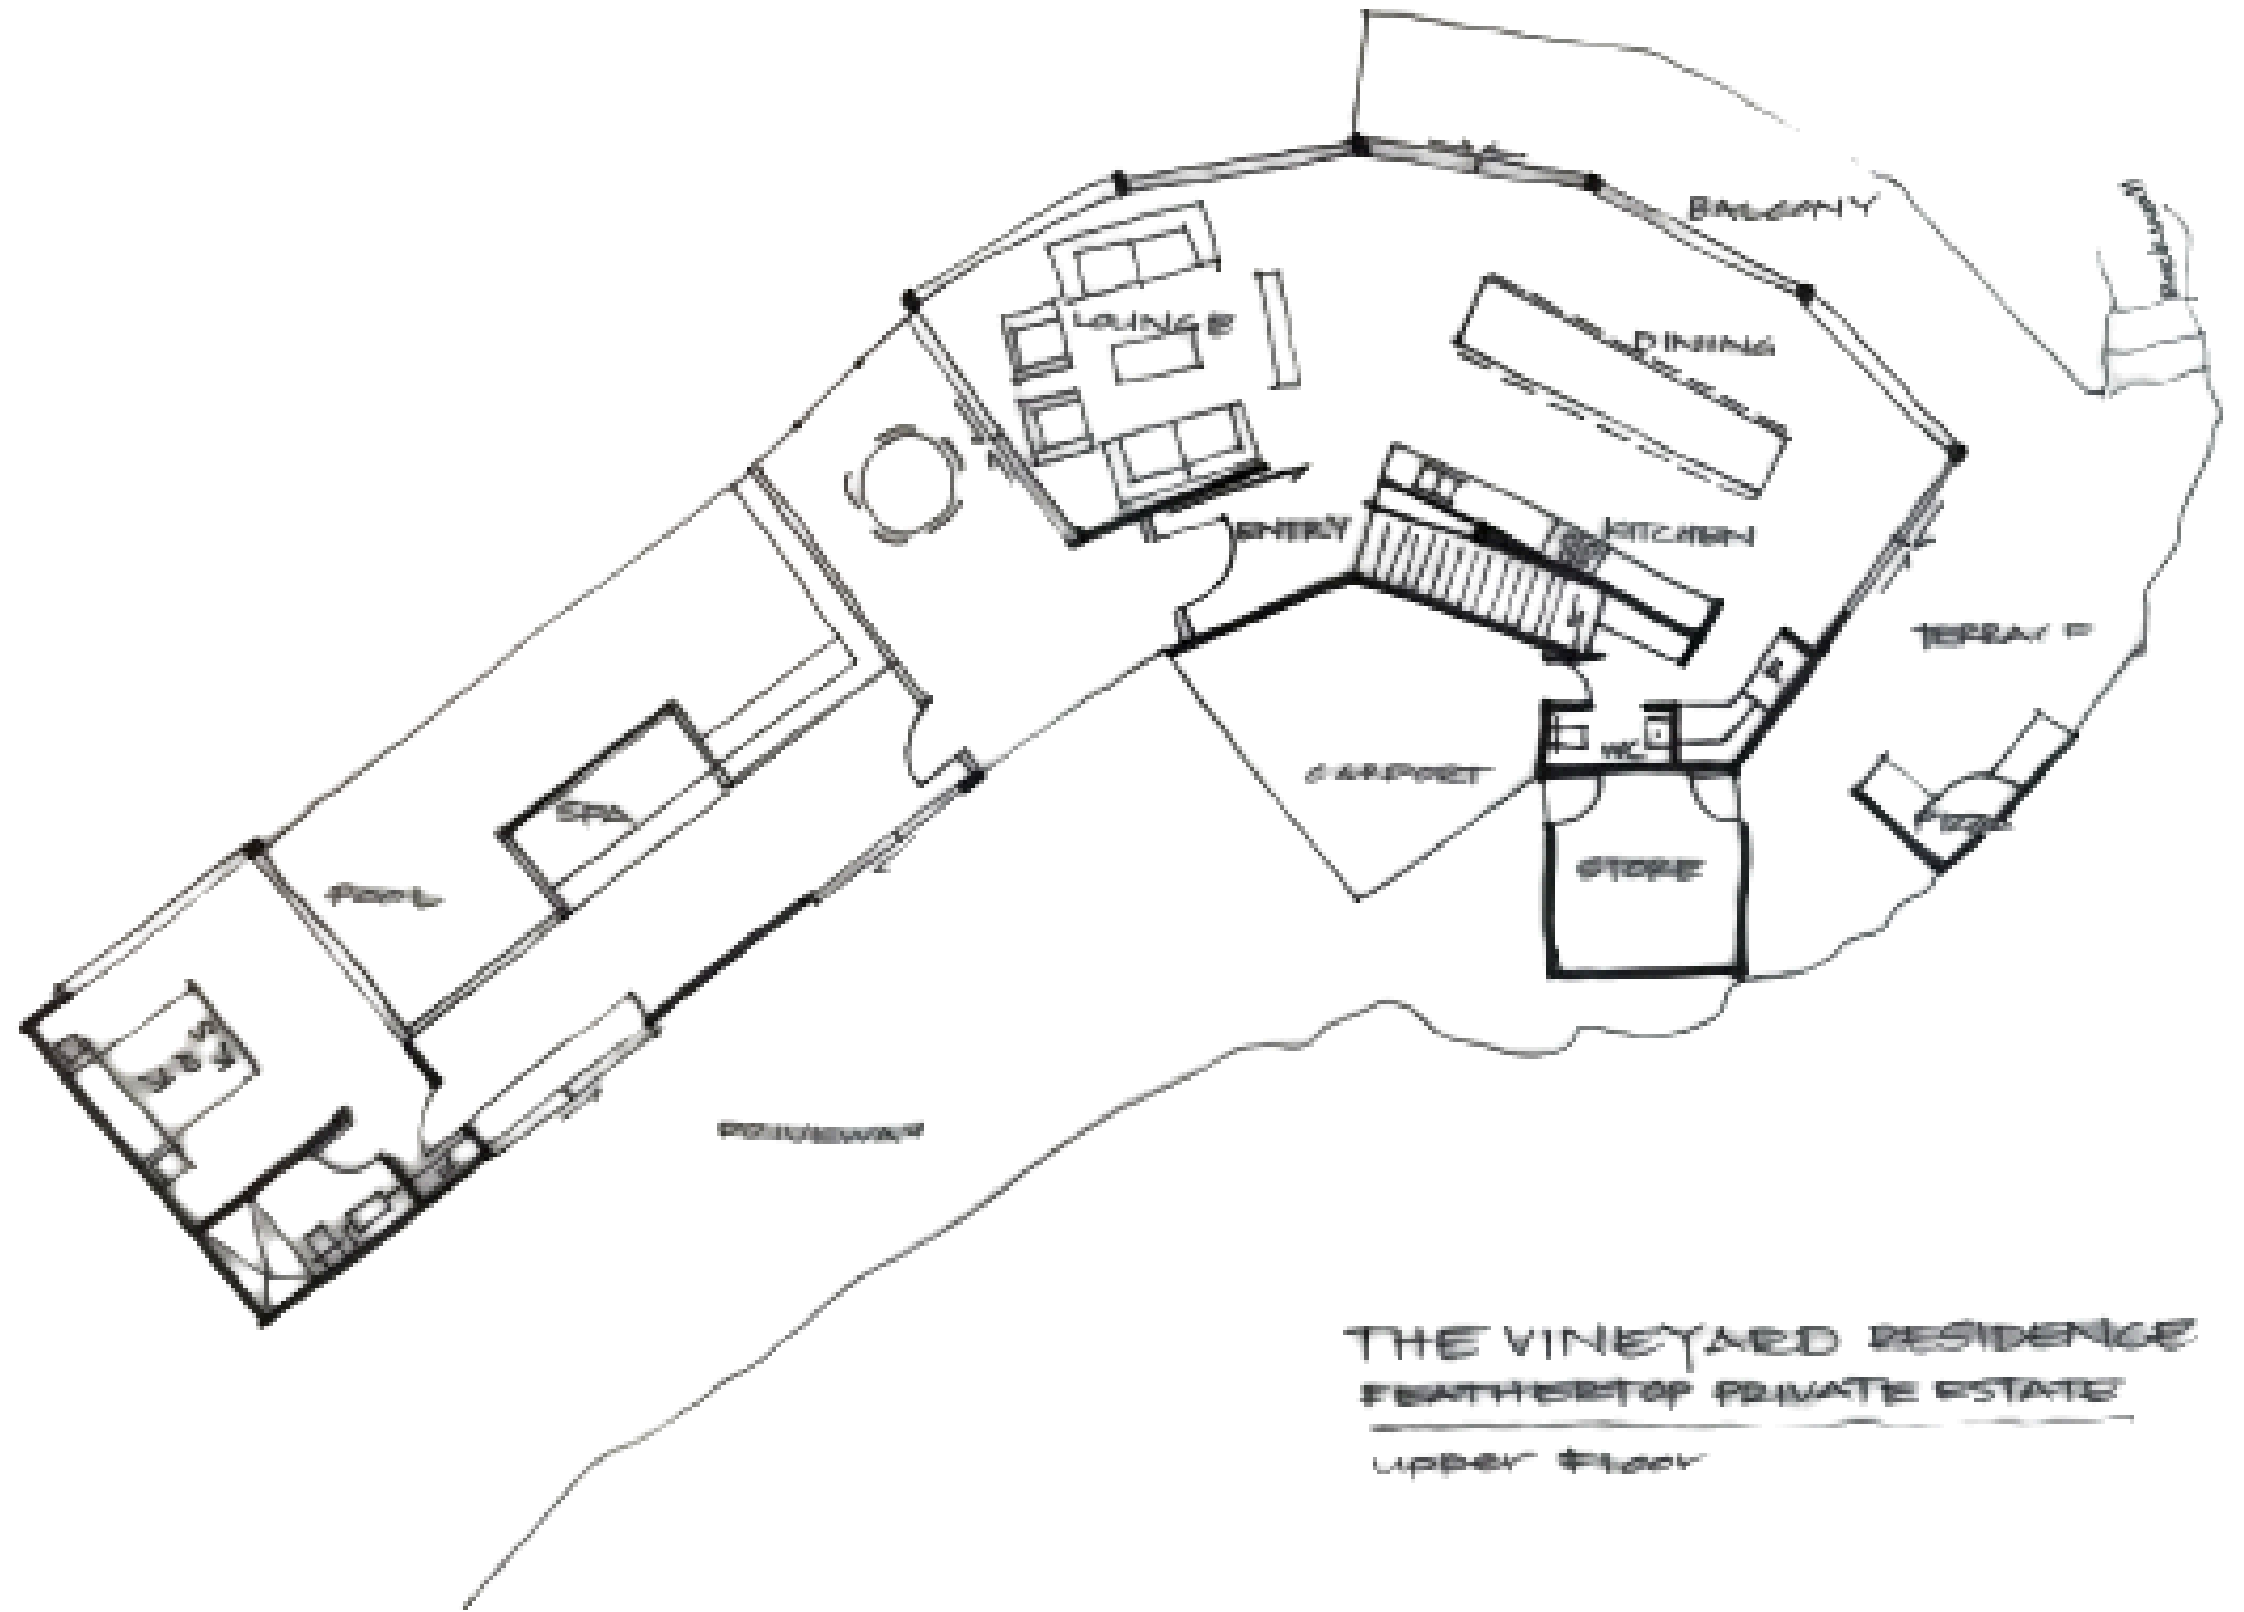

THE VINEYARD RESIDENCE