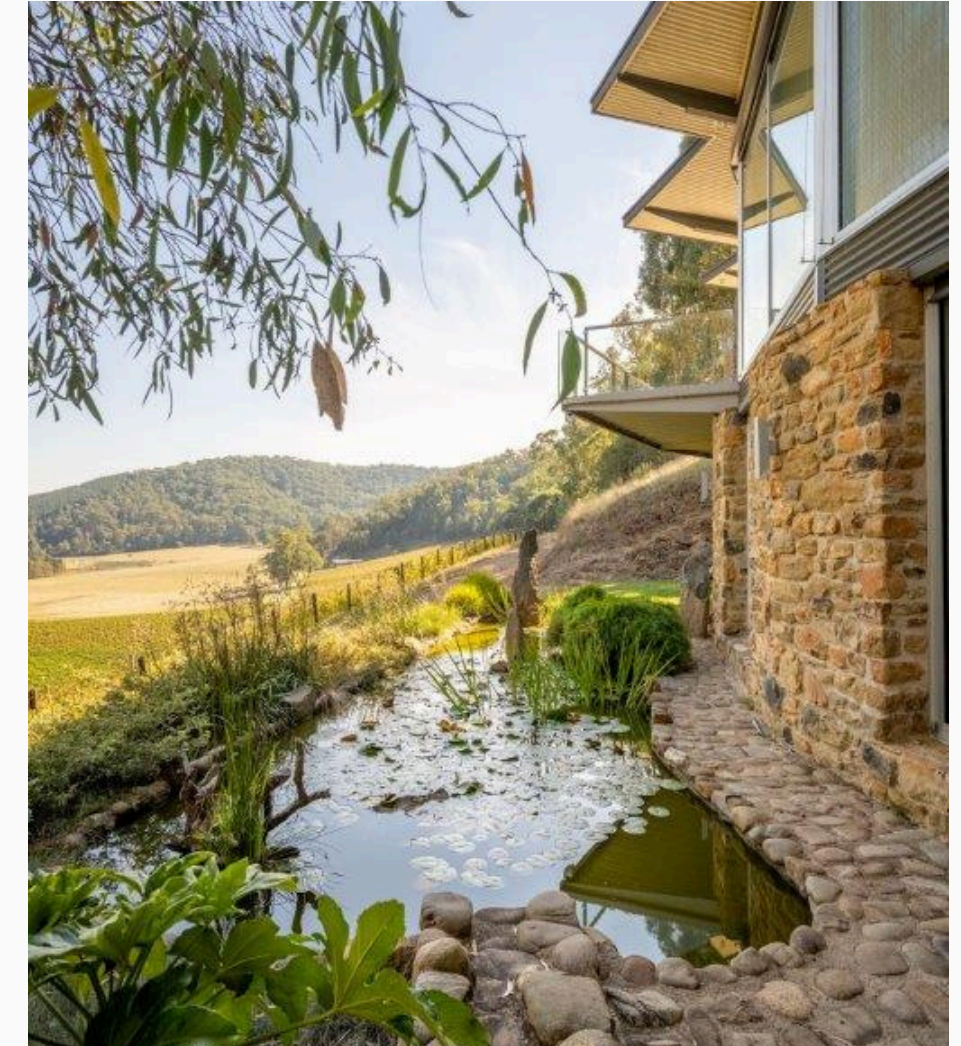

There are many options and configurations to cater for all.. Open your eyes in the morning, overlooking the picturesque winery and breathtaking views of Mount Buffalo, feeling refreshed and rejuvenated while we take care of your preparations.

Featuring an inviting King bed, luxury linens, private sitting area, ample wardrobe storage and private ensuite bathroom.

Step out onto your private secluded balcony overlooking the vineyard & Mt Buffalo and soak in the freestanding outside sipper bath.

PEGGY ADELAIDE

MOUNT BUFFALO & PEGGY
FEATHERTOP PRIVATE ESTATE
PLAN

MT BUFFALO & PEGGY ADELAIDE

THE VINEYARD RESIDENCE

Master Bedroom

Luxurious King size bed, private bathroom, sitting area & television.

Pool House

This exquisite home sleeps up to 10 and is one of a kind and has to be seen to be believed. With panoramic view of the vineyard, you can see why so many come back time and time again to the Vineyard Residence.