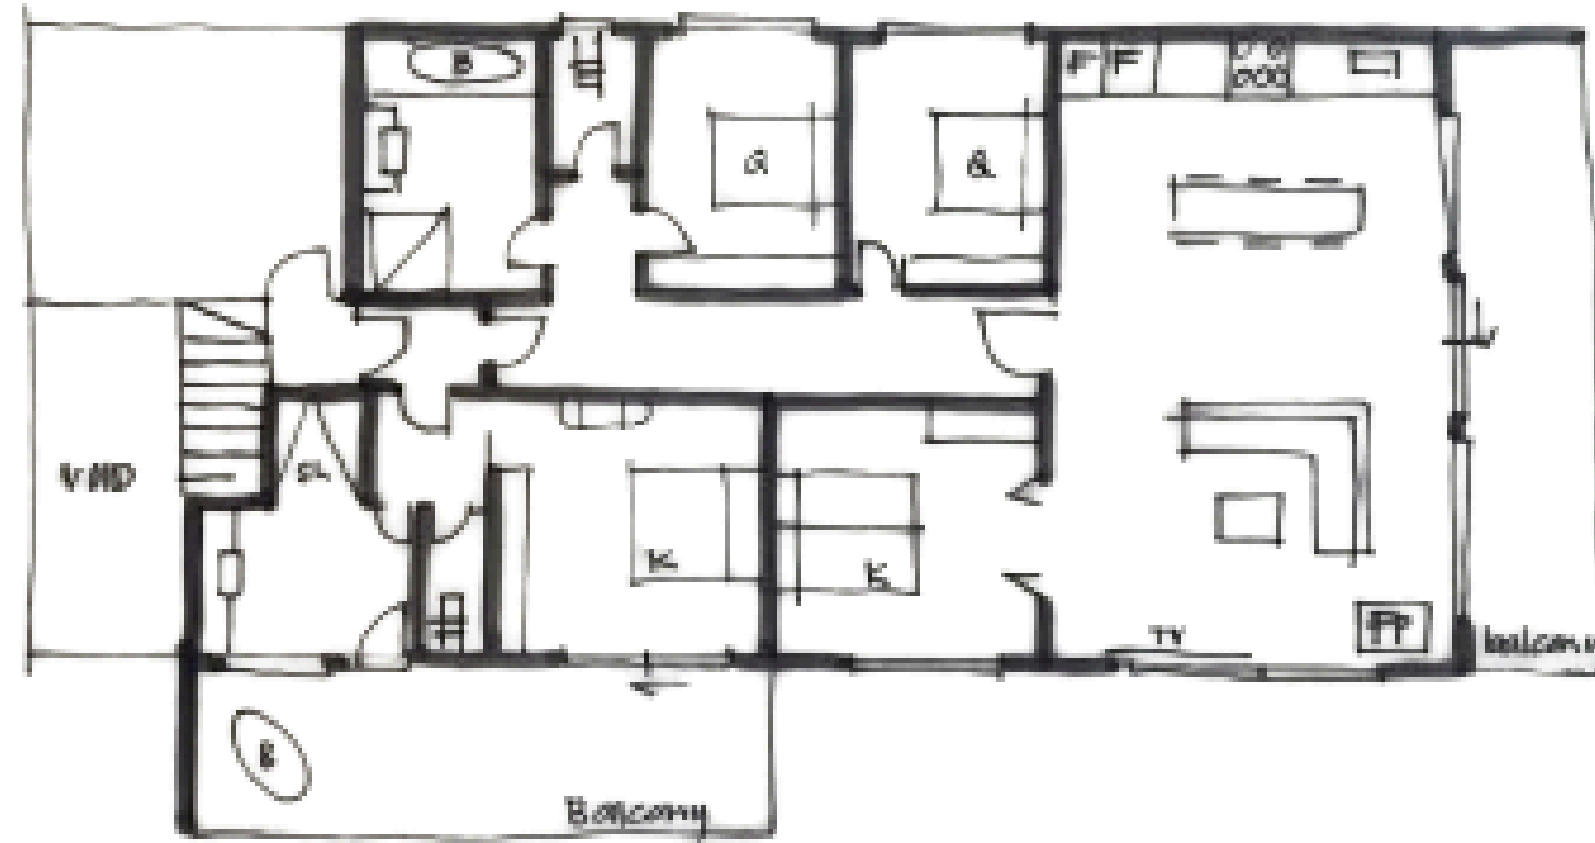

This apartment is equipped with a full kitchen, bathroom with bath and separate toilet.. With the option of the additional Peggy Adelaide Suite, you can have full use of this spacious house with privacy when needed. You'll feel right at home with the large dining table and comfy lounge by the fireplace.

PEGGY ADELAIDE SUITE

Luxurious King size bed

The architecturally designed Peggy Adelaide suite offers an experience of ultimate indulgence and relaxation. This accommodation option is perfect for that romantic weekend getaway or private retreat.

Featuring an inviting King bed, luxury linens, private sitting area, ample wardrobe storage and private ensuite bathroom.

Step out onto your private secluded balcony overlooking the vineyard & Mt Buffalo and soak in the freestanding outside sipper bath.