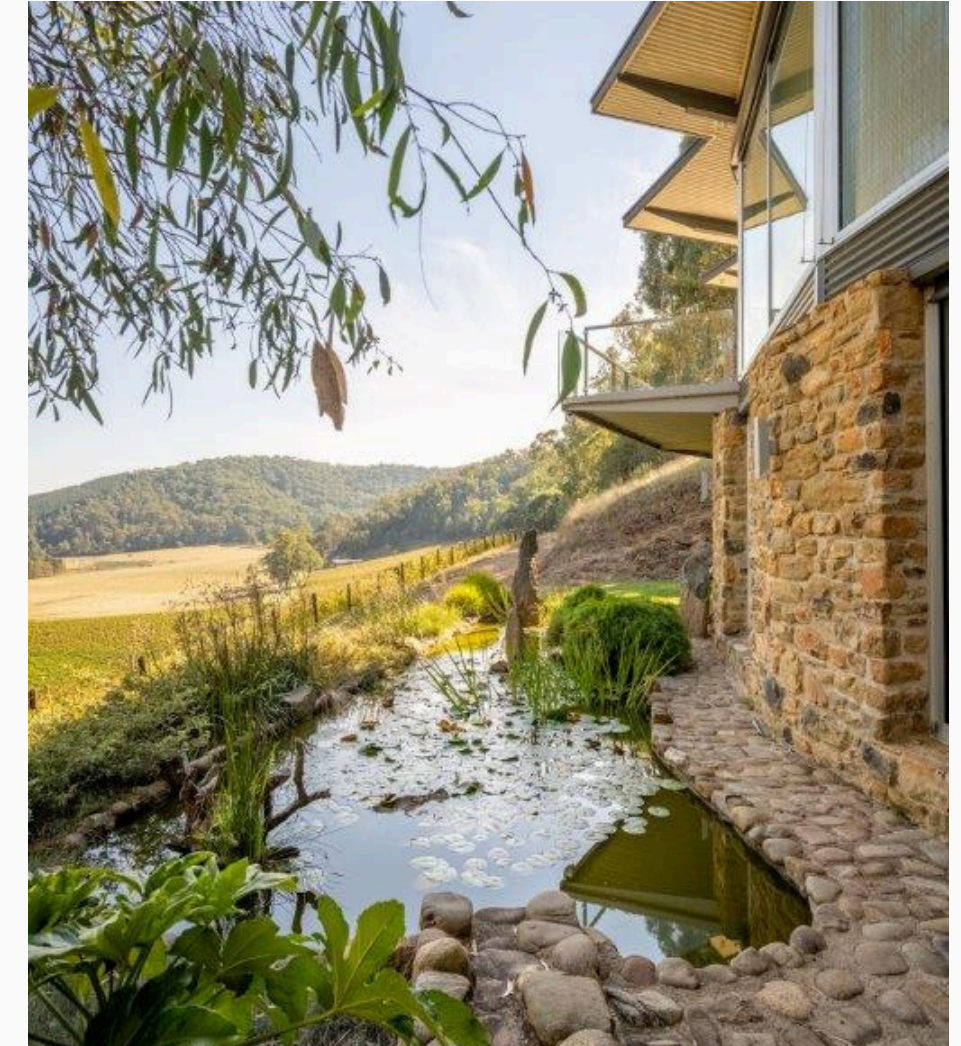

There are many options and configurations to cater for all.. Open your eyes in the morning, overlooking the picturesque winery and breathtaking views of Mount Buffalo, feeling refreshed and rejuvenated while we take care of your preparations.

The Mt Buffalo View Apartment lets you experience the most unique experience of staying within a private winery estate. You are instantly reminded of your incredible location as you walk down the hallway being greeted by the floor-to-ceiling windows showcasing incredible view of Mt Buffalo, beautiful in any season but particularly in the Winter months as the snow-capped mountains are mesmerising.

Featuring an inviting King bed, luxury linens, private sitting area, ample wardrobe storage and private ensuite bathroom.

Step out onto your private secluded balcony overlooking the vineyard & Mt Buffalo and soak in the freestanding outside sipper bath.

PEGGY ADELAIDE

MOUNT BUFFALO & PEGGY
FEATHERTOP PRIVATE ESTATE
PLAN

MT BUFFALO & PEGGY ADELAIDE

THE VINEYARD RESIDENCE

Master Bedroom

Luxurious King size bed, private bathroom, sitting area & television.

Pool House