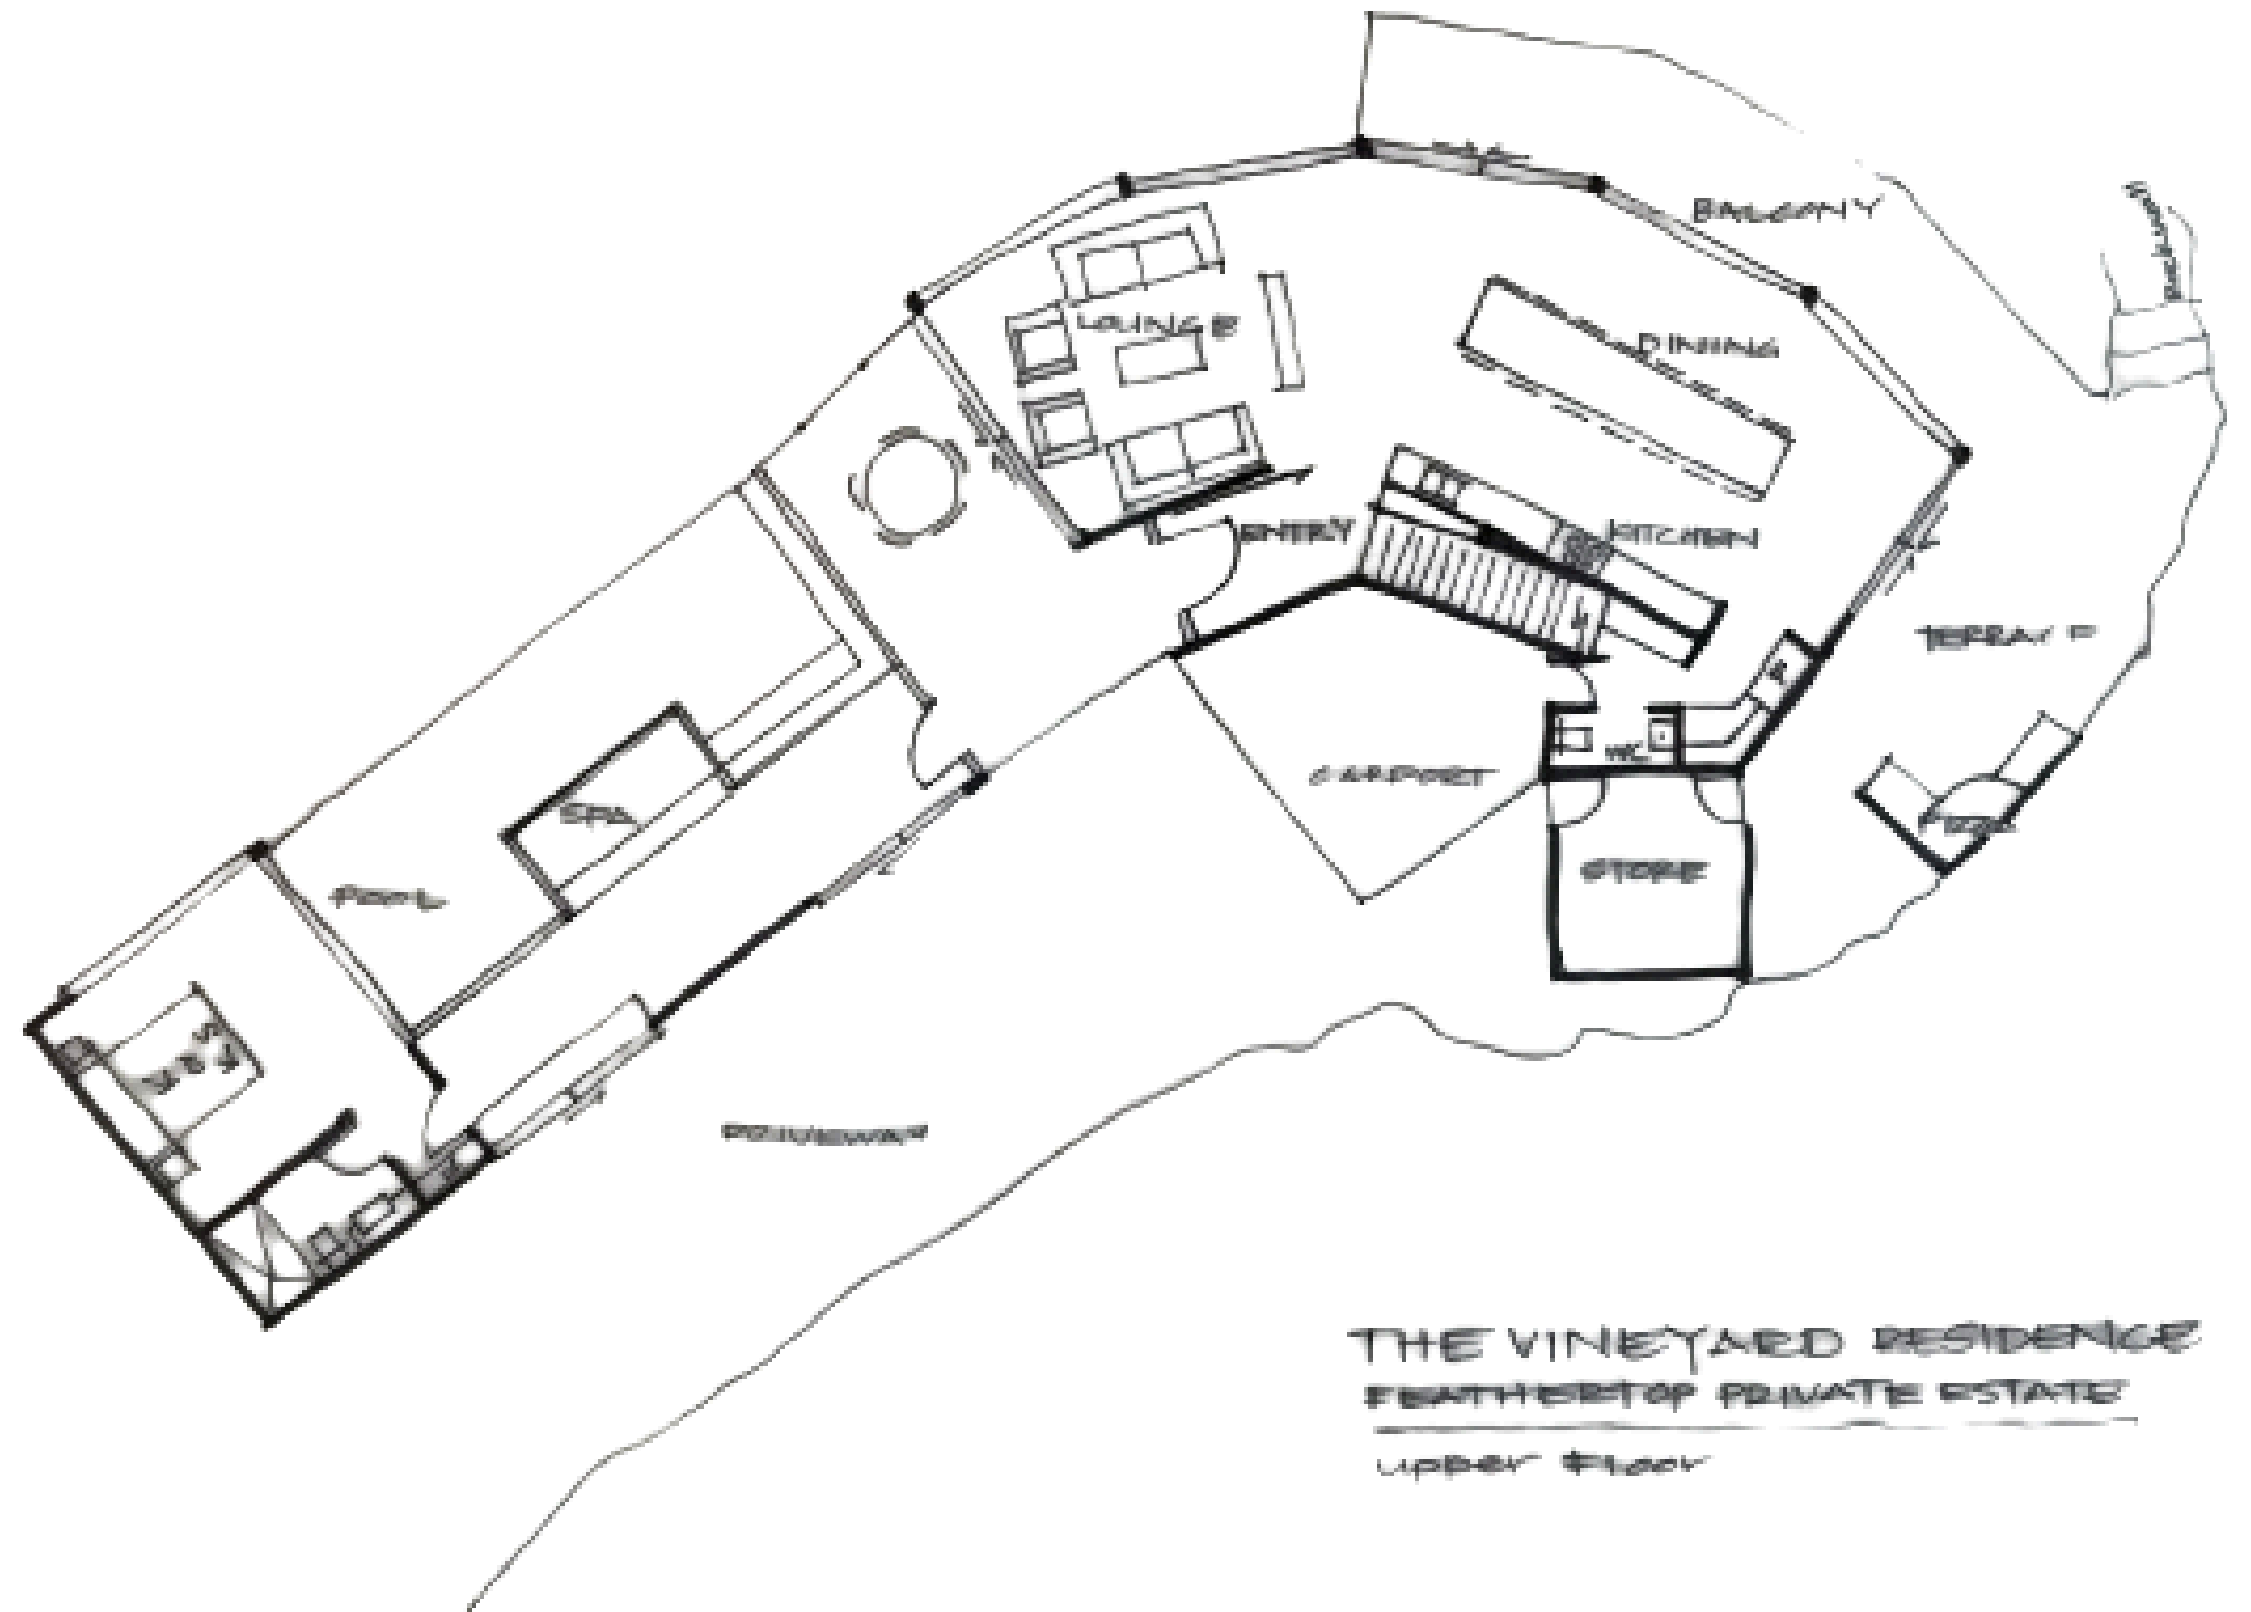

THE VINEYARD RESIDENCE